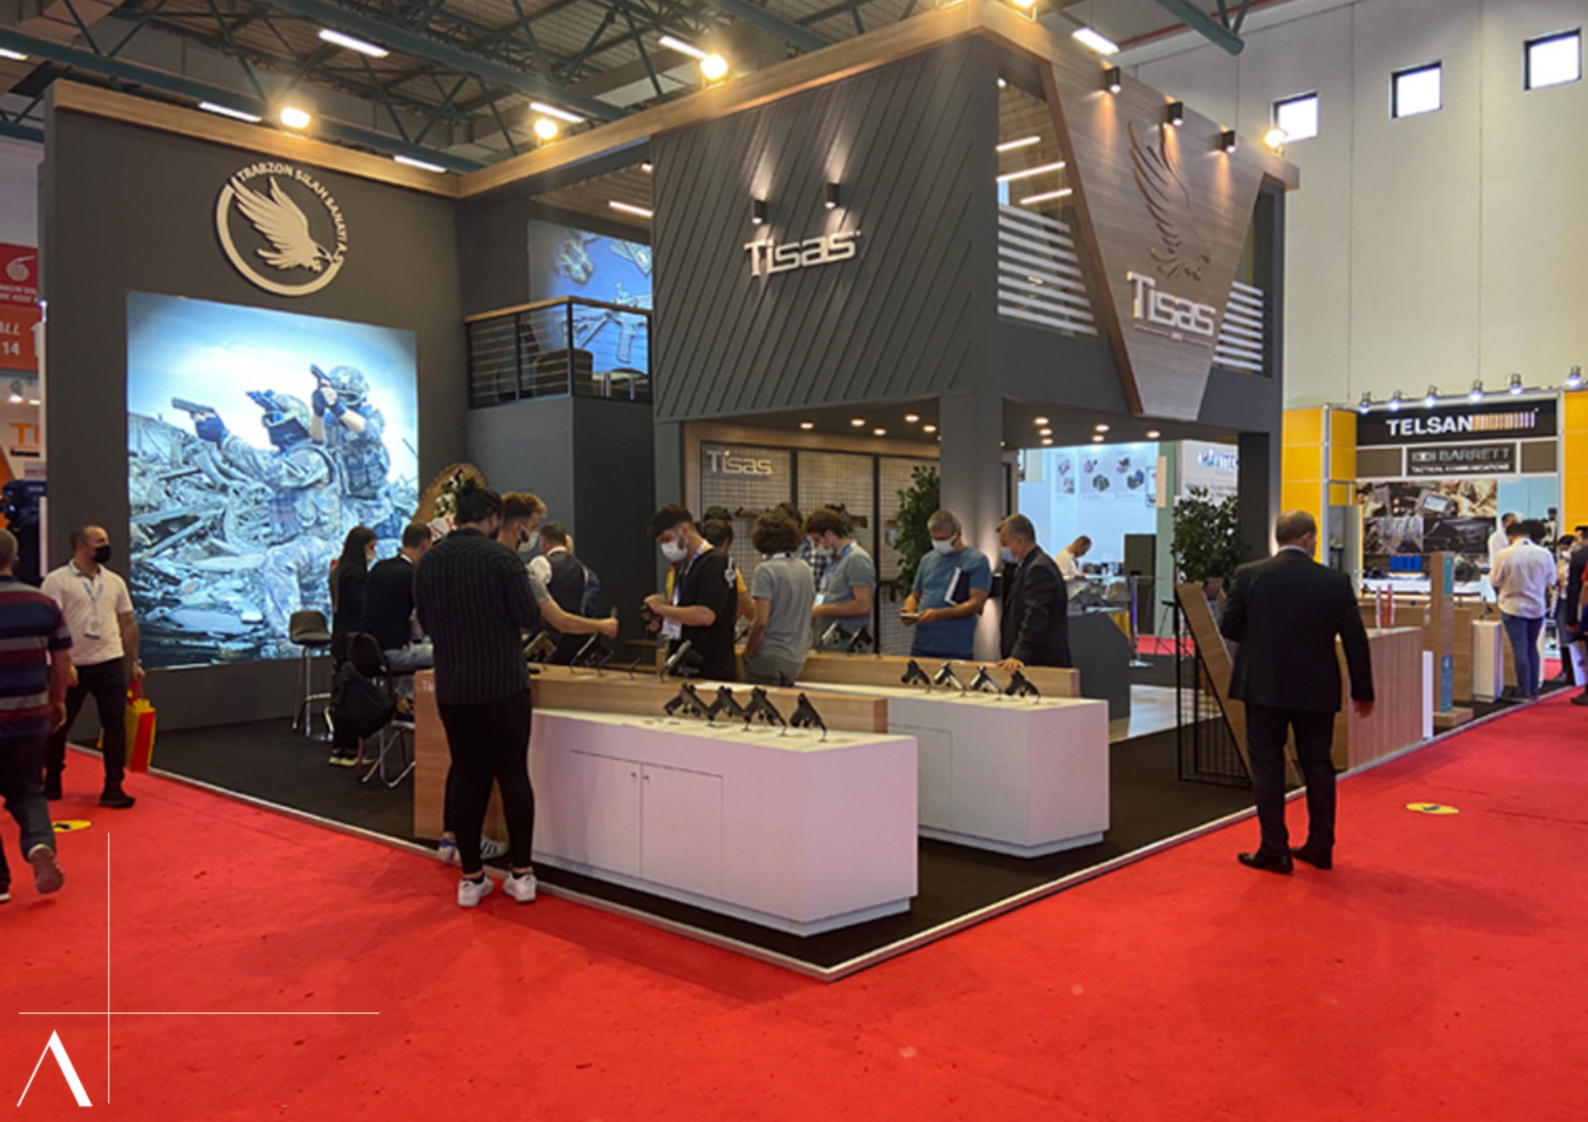

Tisas

Tisas

Tisas

TELSAN

BARRETT